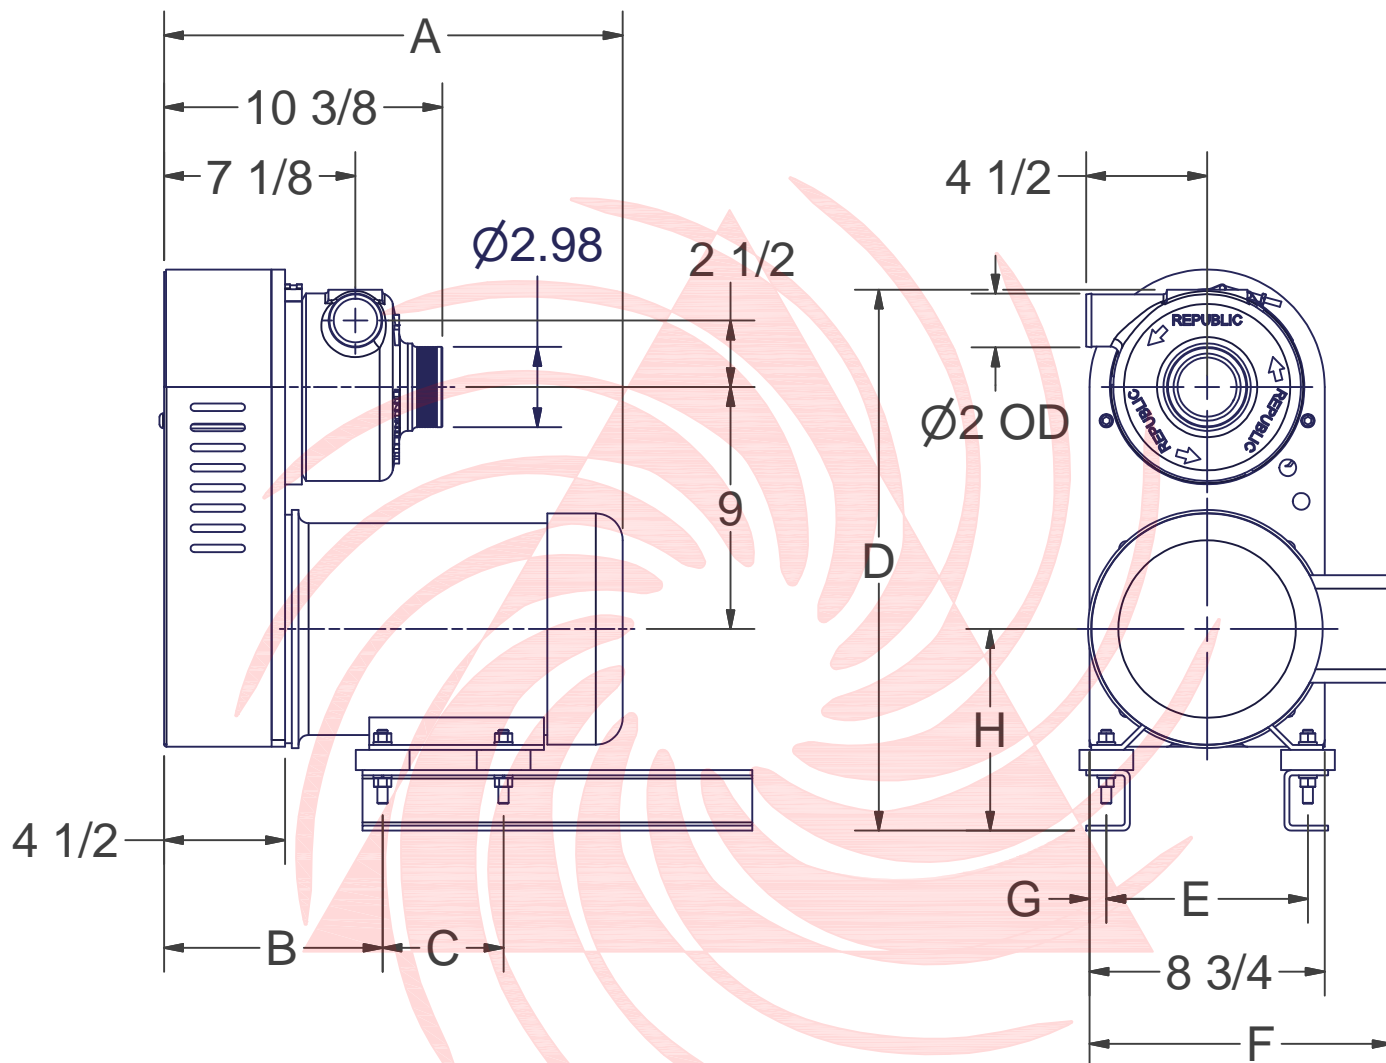

REPUBLIC  
Blower Systems®

HP	A	B	C	D	E	F	G	H
3 (182TC)	16 11/16	7 3/8	4 1/2	20 7/8	7 1/2	11 7/8	5/8	7 1/2
5 (184TC)	18 15/16	8 1/4	5 1/2	20 7/8	7 1/2	10 3/4	5/8	7 1/2
7 1/2 (213TC)	21 9/16	9	5 1/2	21 5/8	8 1/2	11 3/4	1/8	8 1/4

HP	Est. WGT. (lbs)
3 (182TC)	138
5 (184TC)	138
7 1/2 (213TC)	171

Retro Kit Est. WGT. (lbs)	50
---------------------------	----